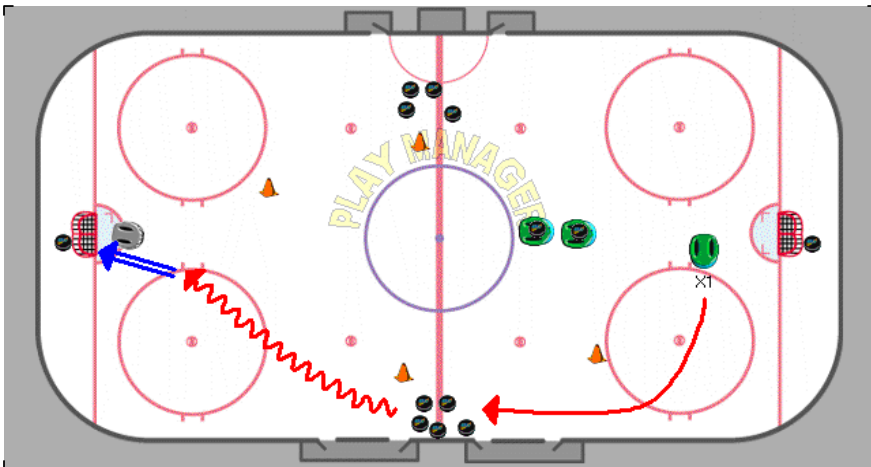

Inline-Roller Sample Plays

Multiple Shots

Player should skate hard all the way. Option to vary the number of shots a player does in a row. Also can have 2 players going simultaneously.

#1 - [0.00]

X1 skates in and takes shot on goalie.

#2 - [1.84]

X1 now curls around, picks up another puck at the center line and takes a shot on empty net.

#3 - [5.59]

X1 picks up another puck at center line and has another shot on the goalie.