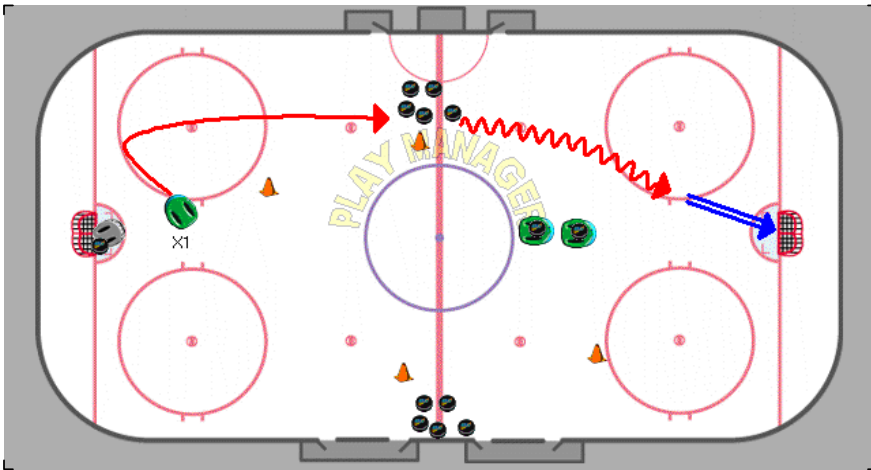

Inline-Roller Sample Plays

Multiple Shots

Player should skate hard all the way. Option to vary the number of shots a player does in a row. Also can have 2 players going simultaneously.

#1 - [0.00]

X1 skates in and takes shot on goalie.

#2 - [1.84]

X1 now curls around, picks up another puck at the center line and takes a shot on empty net.

#3 - [5.59]

X1 picks up another puck at center line and has another shot on the goalie.