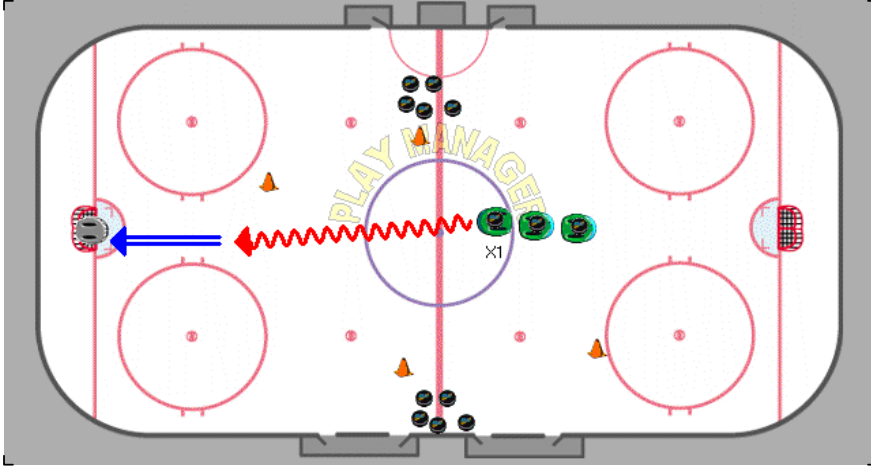

Inline-Roller Sample Plays

Multiple Shots

Player should skate hard all the way. Option to vary the number of shots a player does in a row. Also can have 2 players going simultaneously.

#1 - [0.00]

X1 skates in and takes shot on goalie.

#2 - [1.84]

X1 now curls around, picks up another puck at the center line and takes a shot on empty net.

#3 - [5.59]

X1 picks up another puck at center line and has another shot on the goalie.