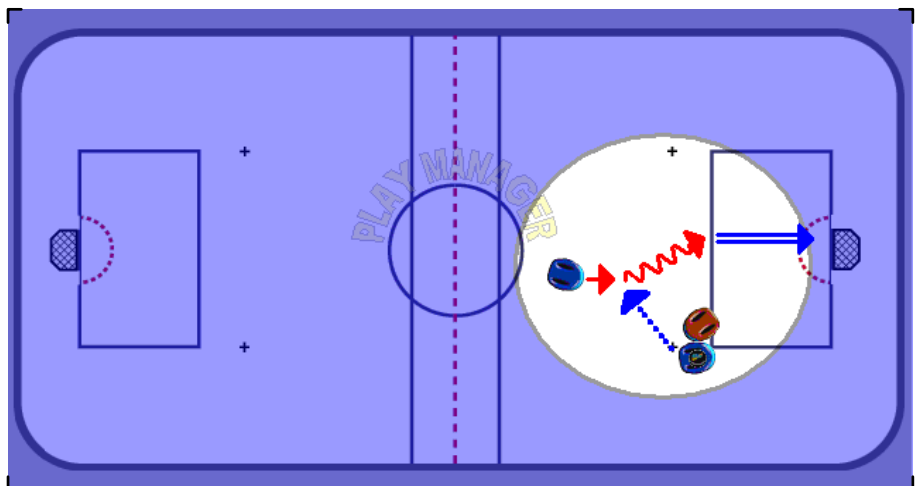

Inline-Roller Sample Plays

2 on 1 High Support

Puck carrier must have speed and drive wide with puck.

Puck carrier takes the puck deep with speed and the defenseman is forced to stay with him.

#1 - [2.50]

When defenseman commits to puck carrier, drop puck to open trailer, who goes in for a shot.

#2 - [4.00]