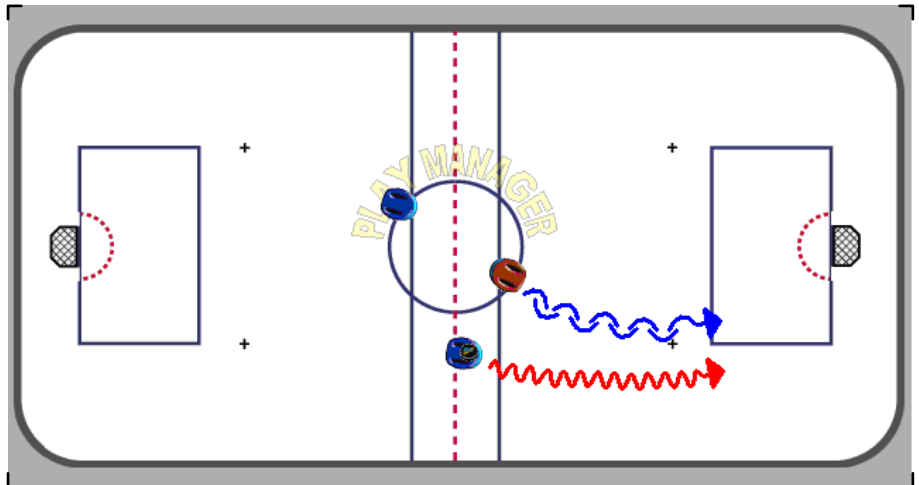

Inline-Roller Sample Plays

2 on 1 High Support

Puck carrier must have speed and drive wide with puck.

Puck carrier takes the puck deep with speed and the defenseman is forced to stay with him.

#1 - [2.50]

When defenseman commits to puck carrier, drop puck to open trailer, who goes in for a shot.

#2 - [4.00]