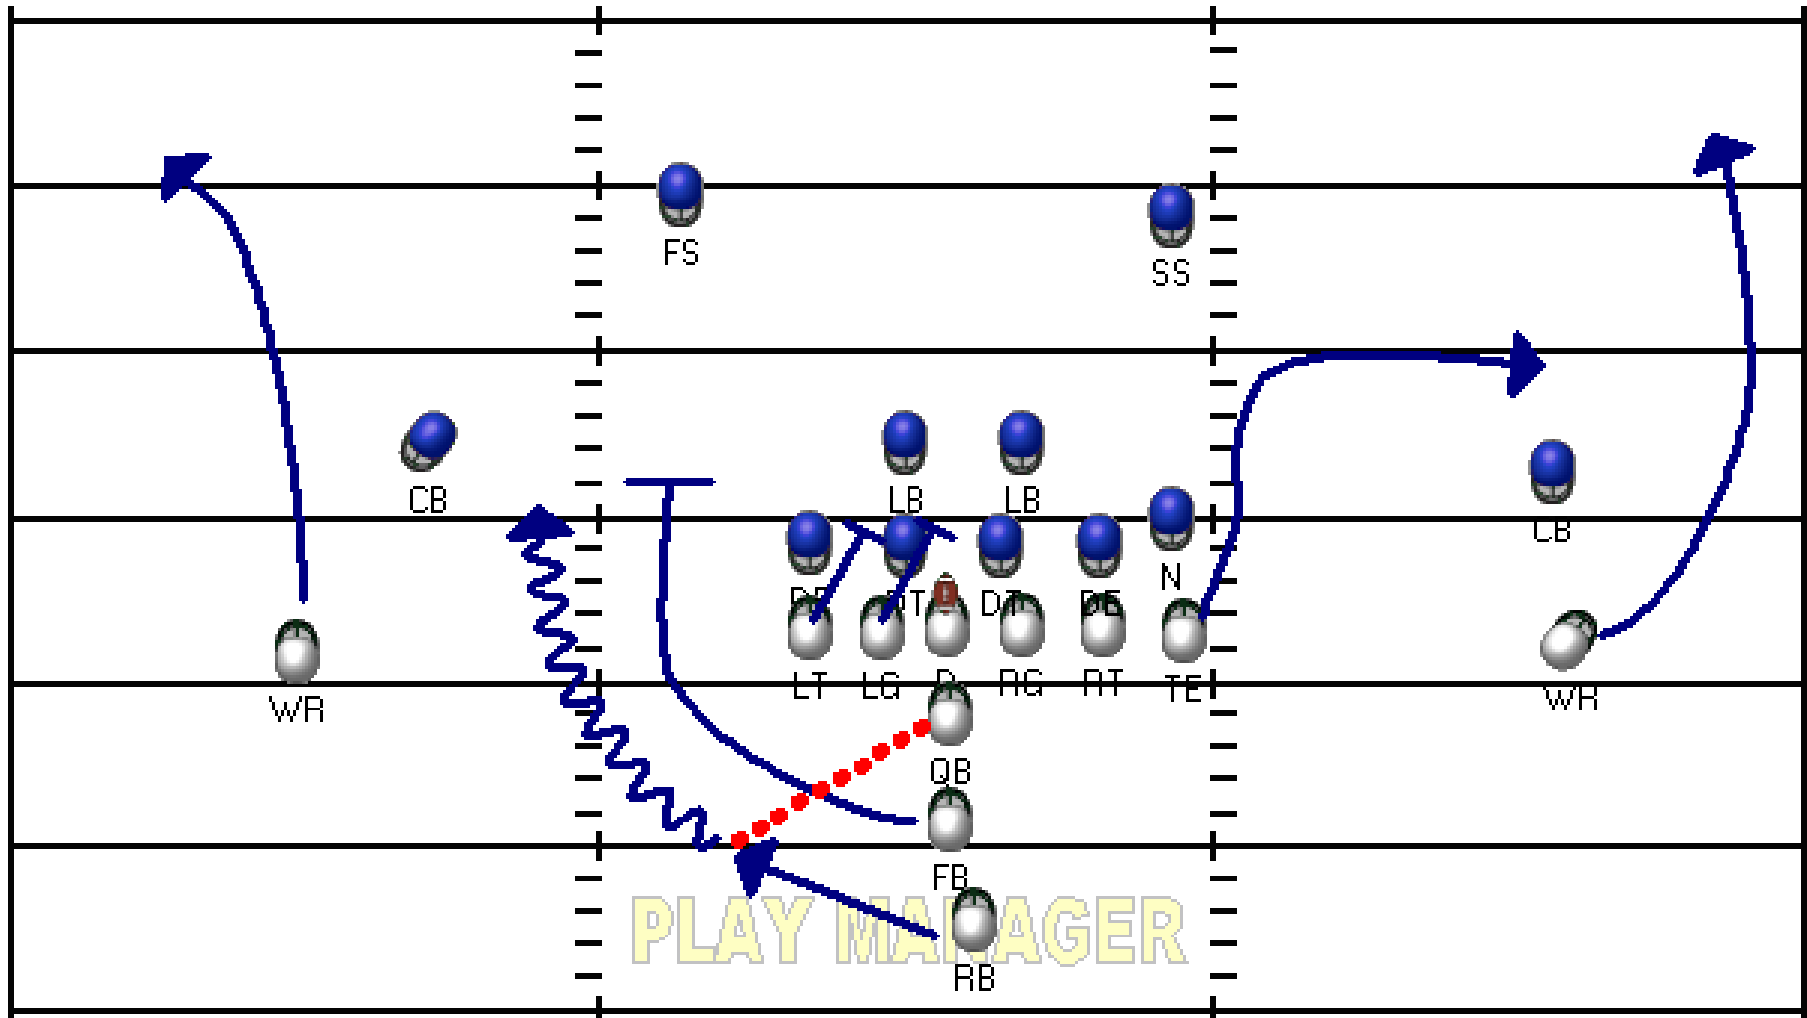

# Football Sample Plays

## Quick Pitch

Designed to get around the corner of the defense quickly.

#1 - [0.00]

QB spins and pitches to tailback who follows blocking around the corner of the defense. The left WR must sell the CB on his route in order to open space up the left of the field.