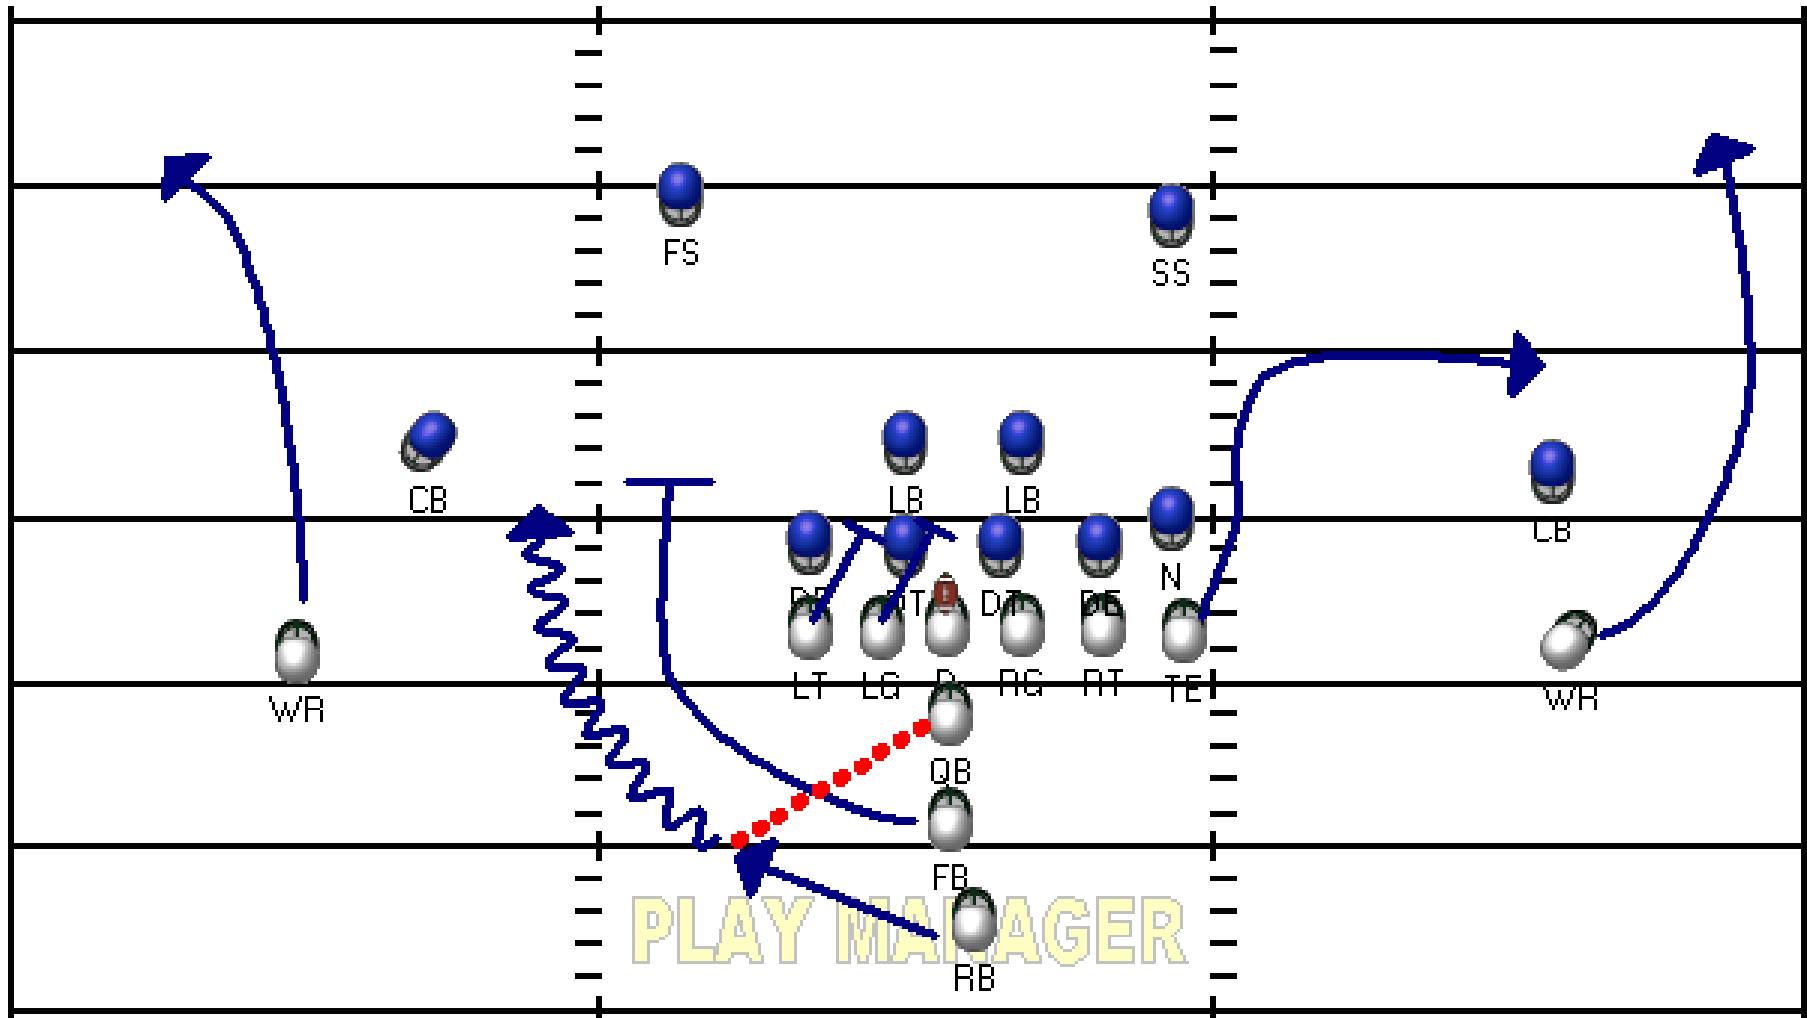

Football Sample Plays

Quick Pitch

Designed to get around the corner of the defense quickly.

#1 - [0.00]

QB spins and pitches to tailback who follows blocking around the corner of the defense. The left WR must sell the CB on his route in order to open space up the left of the field.